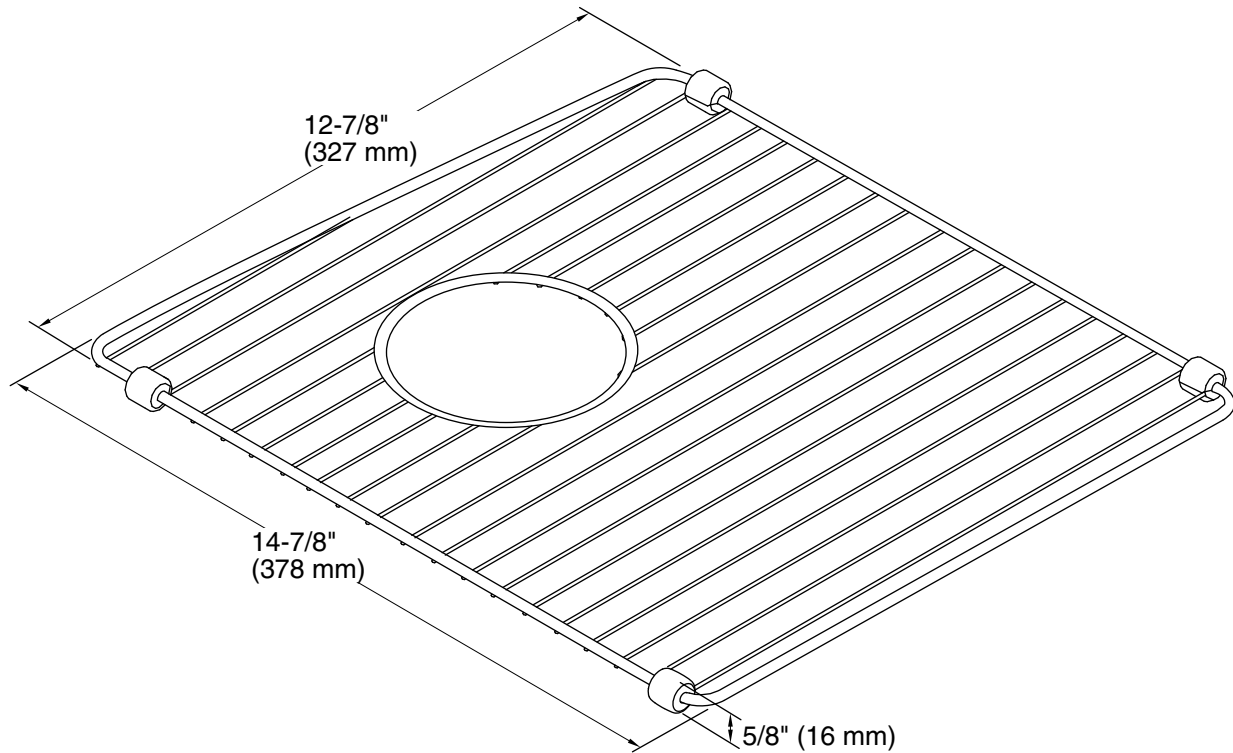

Features

- Fits in the right or left bowl of the K-5846 Brookfield kitchen sink.
- Helps protect sink surface from daily wear.
- Innovative wheels around the perimeter provide a secure fit and reduce debris buildup.
- Dishwasher-safe.

Technical Information

All product dimensions are nominal.

Material: Stainless Steel